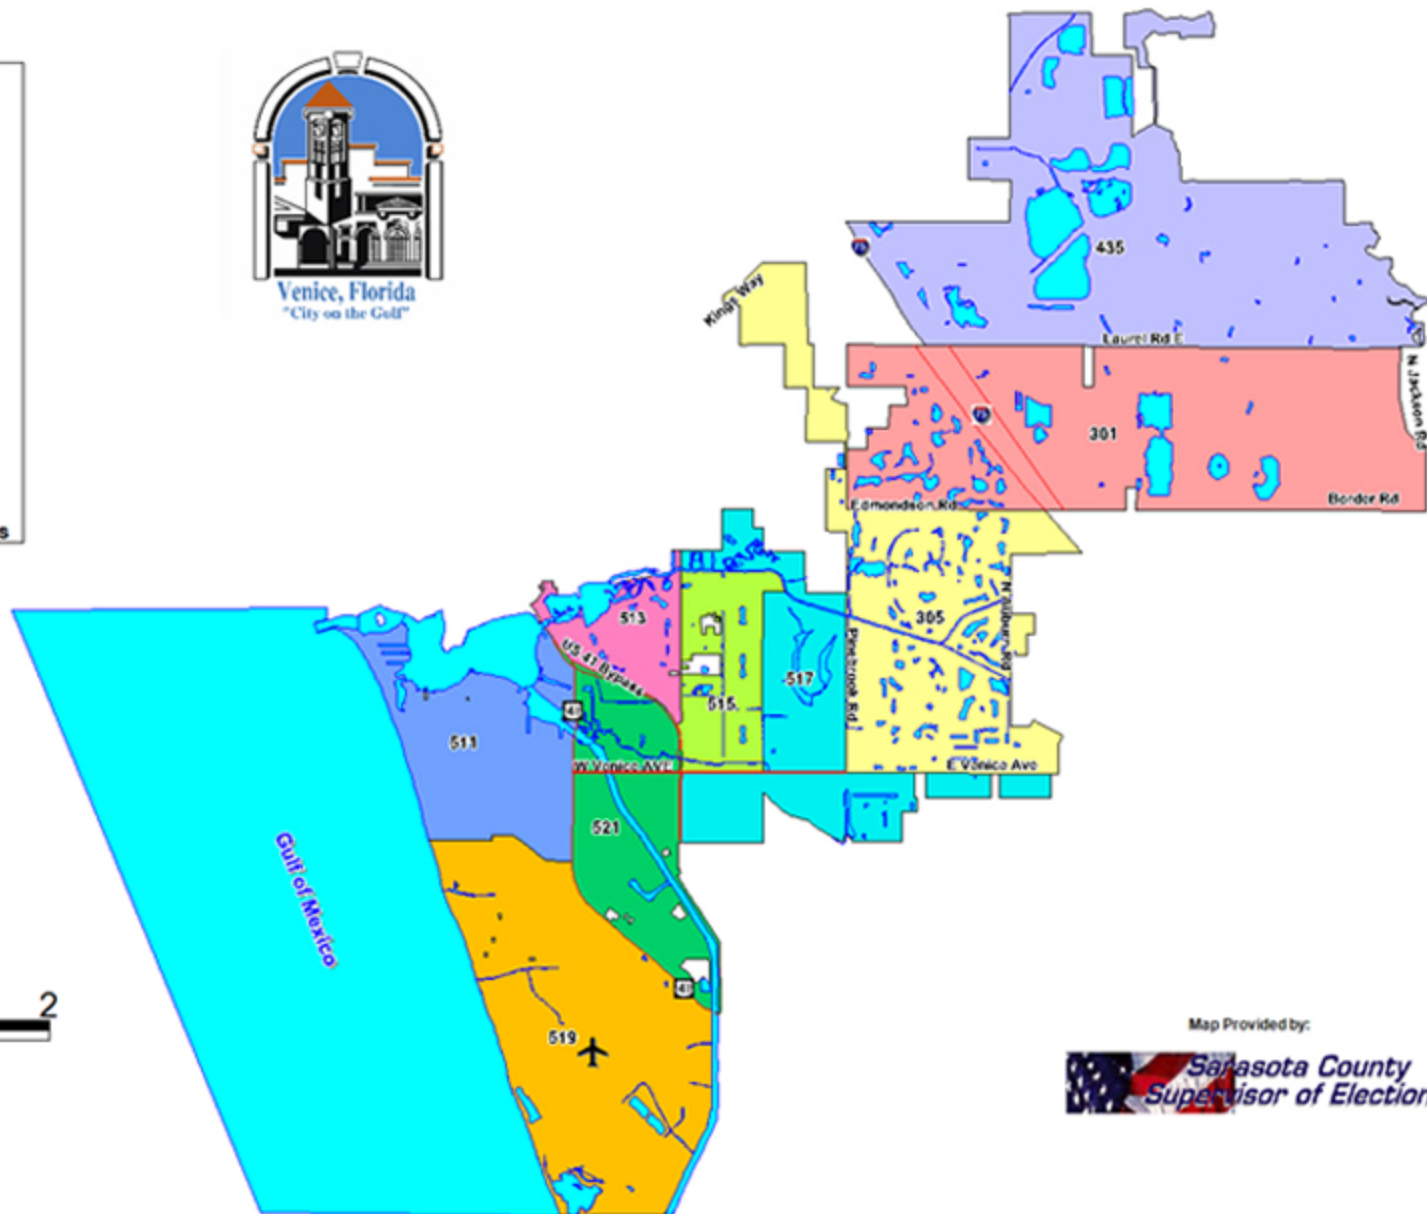

Venice, Florida
"City on the Gulf"

Venice Region

Region

Precinct

Boundary

Roadway

Main Roadways

* The enclaves are reflective of the Venice boundaries but not the precinct boundaries

Map Provided by:

 **Sarasota County**
Supervisor of Elections